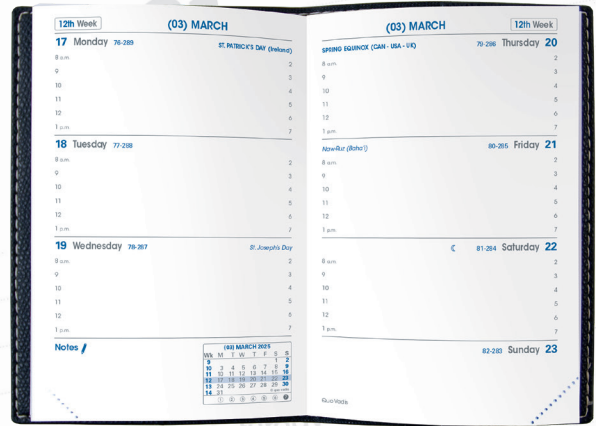

**HEBDO** - 6 1/4" x 9 3/8" (16 X 24 CM)  
Bi-lingual (EN/FR)

All three in this group feature open format, 2-page spreads, but the Biweek allows you to see two weeks at a time. The Sapa X is unlined. Hebdo now bi-lingual, English and French and is the largest and the only one featuring 90g paper. Sapa X and Biweek both feature 64g white paper.

**SAPA X** - 3 1/2" x 5 1/2" (9 X 14 CM)

**BIWEEK** - 3 1/2" x 6 3/4" (8.8 X 17 CM)

**Cover Material**

- Texas
- Club
- Soho
- Kali
- Billy
- Chelsea
- Refill only
- Address/Memo
- Address w/Tabs

**Color Code**

1	2	3	4	5	6
1	2	5	3	16	19
1	5	8	11		
1	2	4	5	6	15
1	2	3	18		
1	5				

**Features:**

- 12 months
- White paper, 64g
- White paper, 90g
- Two-color print
- Sewn binding
- Staple binding
- Monthly planning pages
- Notes pages
- Maps
- Tear off corners
- Removable address book