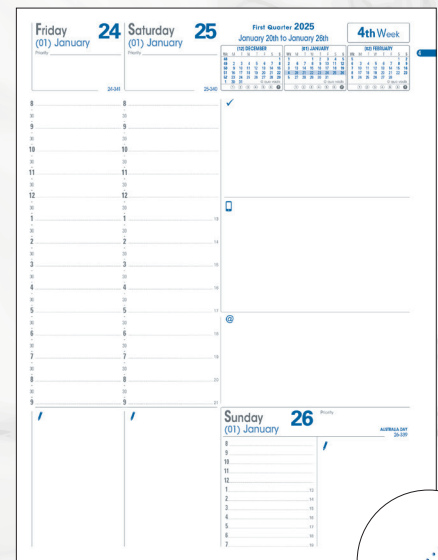

QUO VADIS PLANNERS FEATURES

Varies by format. Look for the icons on each format to see what's included.

Annual Planning

Refillable covers, an eco-friendly solution.

Monthly Planning

Tear-off corners helps you to find the week quickly

180-degree lay-flat sewn binding