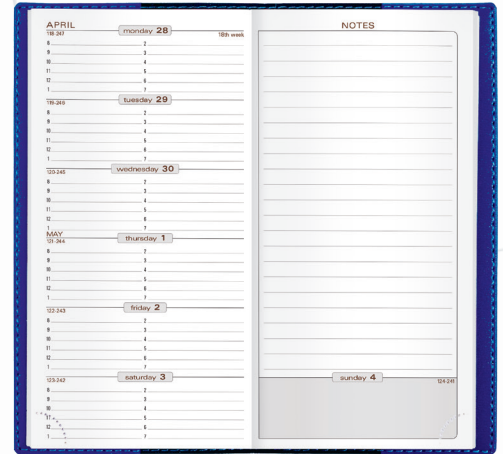

SPACE 17 - 3 1/2" X 6 3/4" (8.8 X 17 CM)