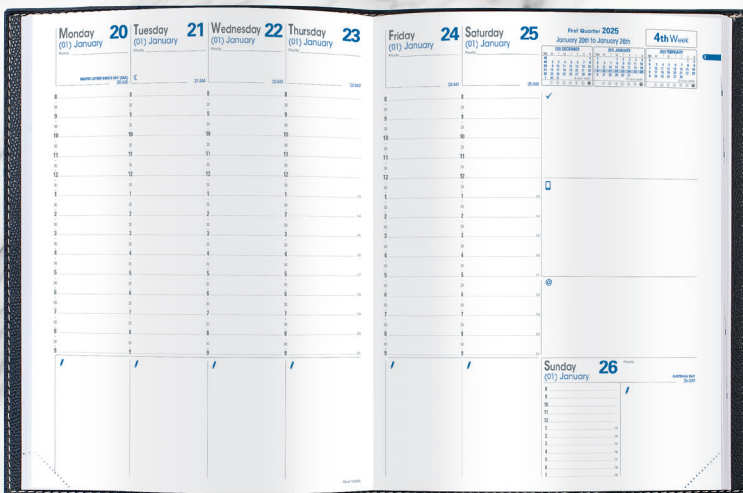

This helps users to:

- remember more;
- slow down at the end of the day to think;
- and becomes a great keepsake at the end of every year to look back on.

Our weekly formats are grouped into four categories:

- horizontal
- horizontal with notes
- vertical
- vertical with notes

Each category of planners have different features that will enhance your time management skills.

Horizontal planners are best for those who like to maximize flexibility when they plan their week. With an open format, your priorities do not need to be tied to time.

Horizontal with notes are some of our most popular formats due to being able to view your entire week on one page paired with a page dedicated for notes. This gives you even more freedom in how you plan and structure your week. It also gives you a place for notes, doodles, ideas that are not tied to time or day.

Vertical and Vertical with notes feature some of our most classic planners. View your week on a two-page spread with dedicated areas for priorities, notes, to-dos, and more. These planners are ideal for power users with many appointments to keep track of and prefer a more structured time management tool.