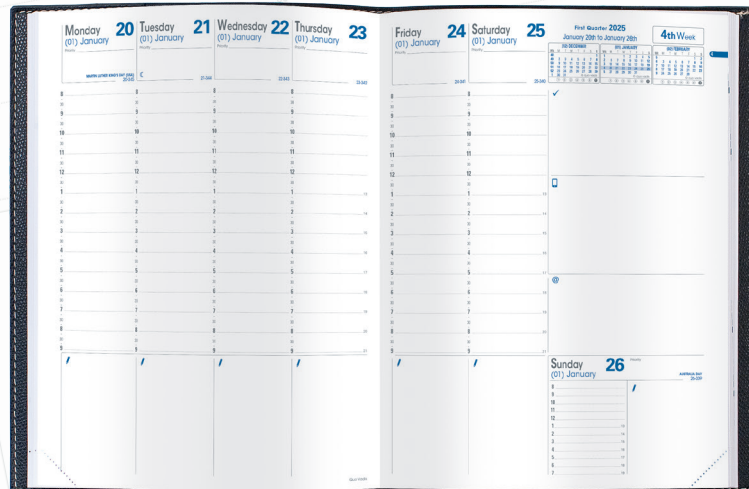

TRINOTE - 7" x 9 3/8" (18 x 24 cm)

Cover Material

Color Code

- Texas
- Club
- Soho
- Refill only
- Address/Memo
- Address w/ Tabs

1	2	3	4	5	6
1	2	5	3	16	19
1	5	8	11		

Features:

- White paper, 90g
- Sewn binding
- Two-color print
- Annual planning pages
- Notes pages
- Maps
- Tear off corners
- Removable address book

TRINOTE DEC. - DEC.		PRENOTE DEC. - DEC.	
Ref.	MSRP	Ref.	MSRP
481	$30.00	241	$45.00
482	$38.00	242¹	$48.00
483	$38.00	243	$48.00
4801	$22.00	2401	$30.00
48020	$ 3.50	24020	$ 3.50
4804	$ 3.50	2404	$ 4.00

¹Classic Colors Only