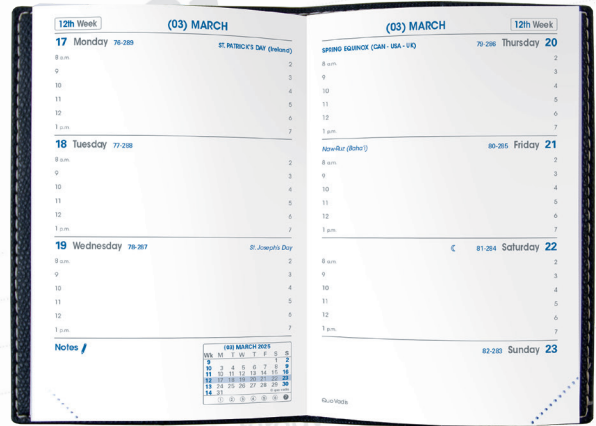

All three in this group feature open format, 2-page spreads, but the Biweek allows you to see two weeks at a time. The Sapa X is unlined. Hebdo now bi-lingual, English and French and is the largest and the only one featuring 90g paper. Sapa X and Biweek both feature 64g white paper.

SAPA X - 3 1/2" x 5 1/2" (9 X 14 CM)