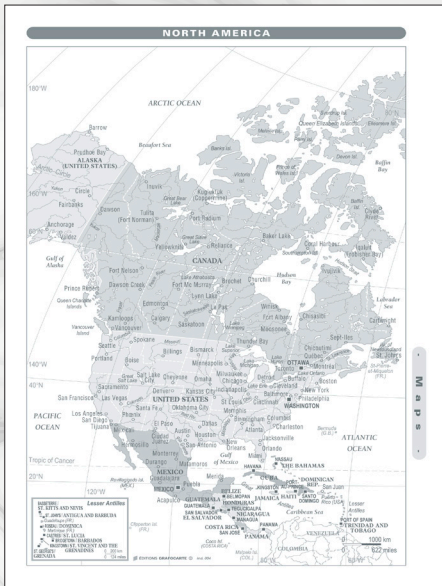

Tear-off corners helps you to find the week quickly

180-degree lay-flat sewn binding

QUO VADIS PLANNERS FEATURES

Varies by format. Look for the icons on each format to see what's included.

Maps

Extra pages for notes