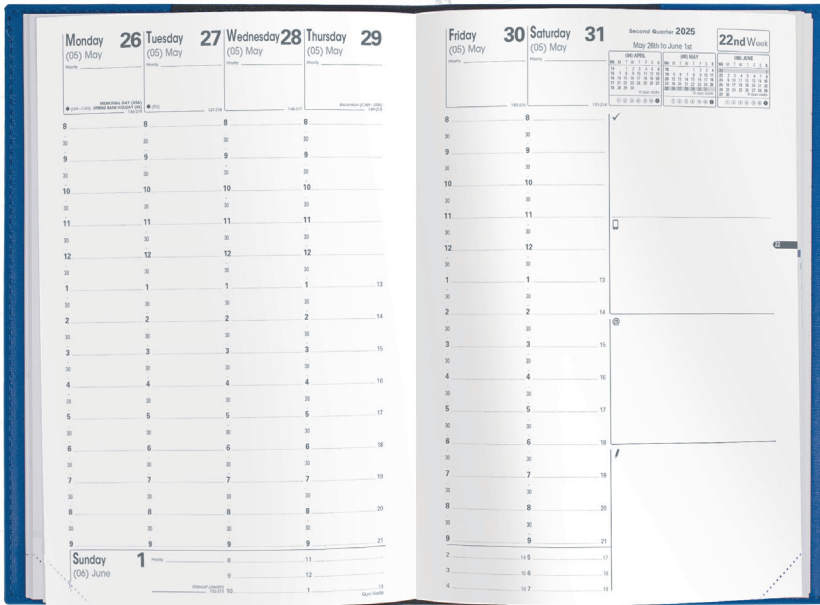

Both the Academic Minister and the University include annual planning pages, daily 8am to 9pm schedules, priority boxes, and space for contacts, but the Academic Minister also features monthly planning pages, three monthly calendars on each spread instead of one, and 90g paper instead of 64g.