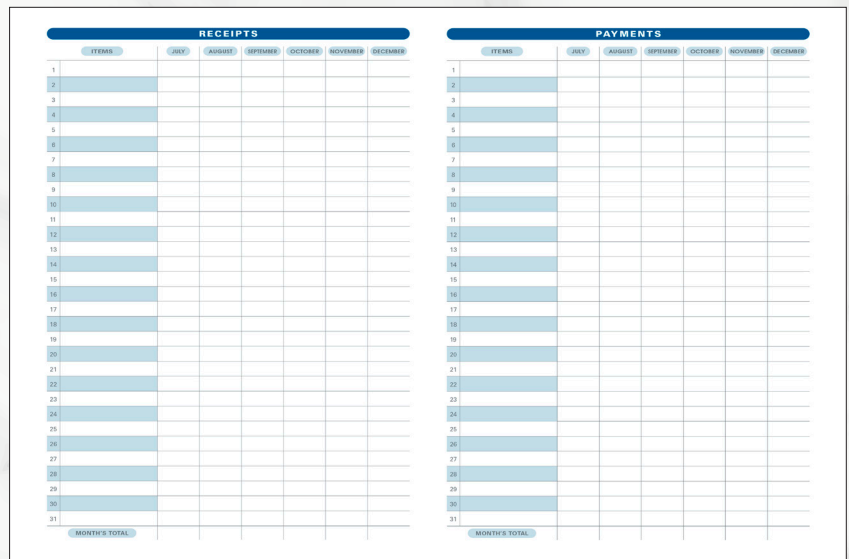

Receipts & Payments